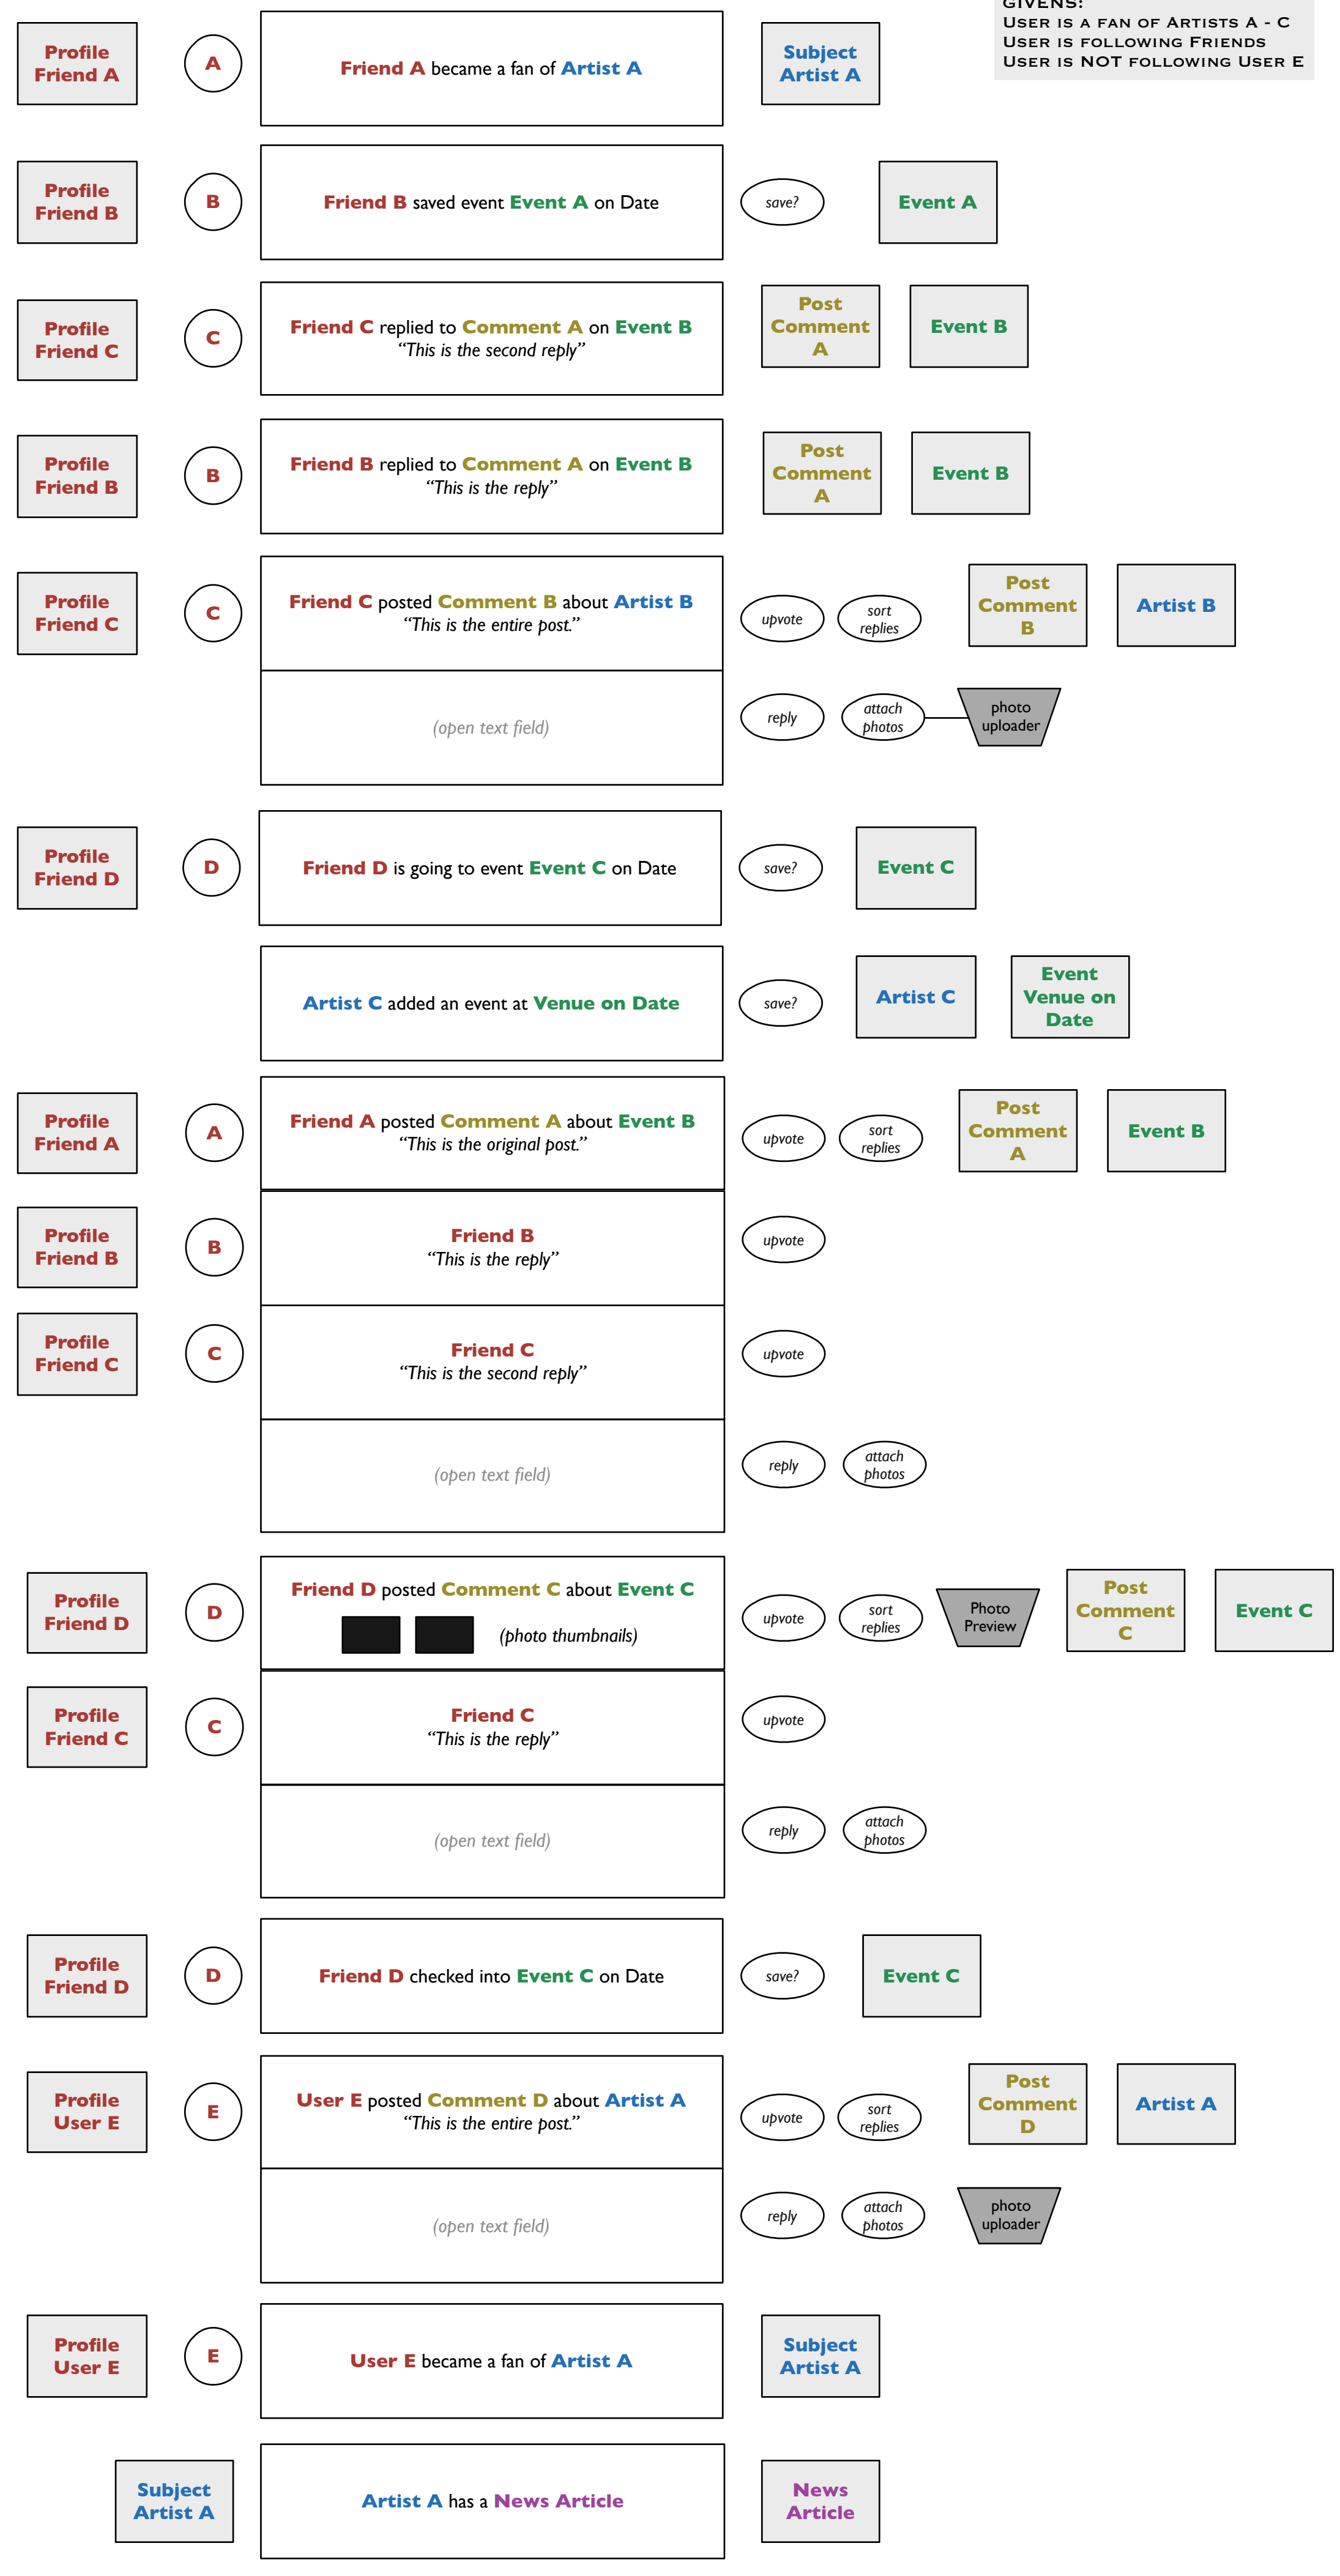

For more information, see page 2

GIVENS:
 USER IS A FAN OF ARTISTS A - C
 USER IS FOLLOWING FRIENDS
 USER IS NOT FOLLOWING USER E

D

USER AVATAR

Profile Friend D

LINK TO ANOTHER PAGE

upvote

BUTTON (DOES NOT LINK AWAY)

Photo Preview

POP-UP (DOES NOT LINK AWAY)

Friend D checked into Event C on Date

ACTIVITY STREAM ITEM, BOLD TEXT ARE LINKS

LEGEND

Reply to comment from Activity Stream

Become a FAN of an Artist

Save an Event to My Calendar

Register Attendance at Past Event