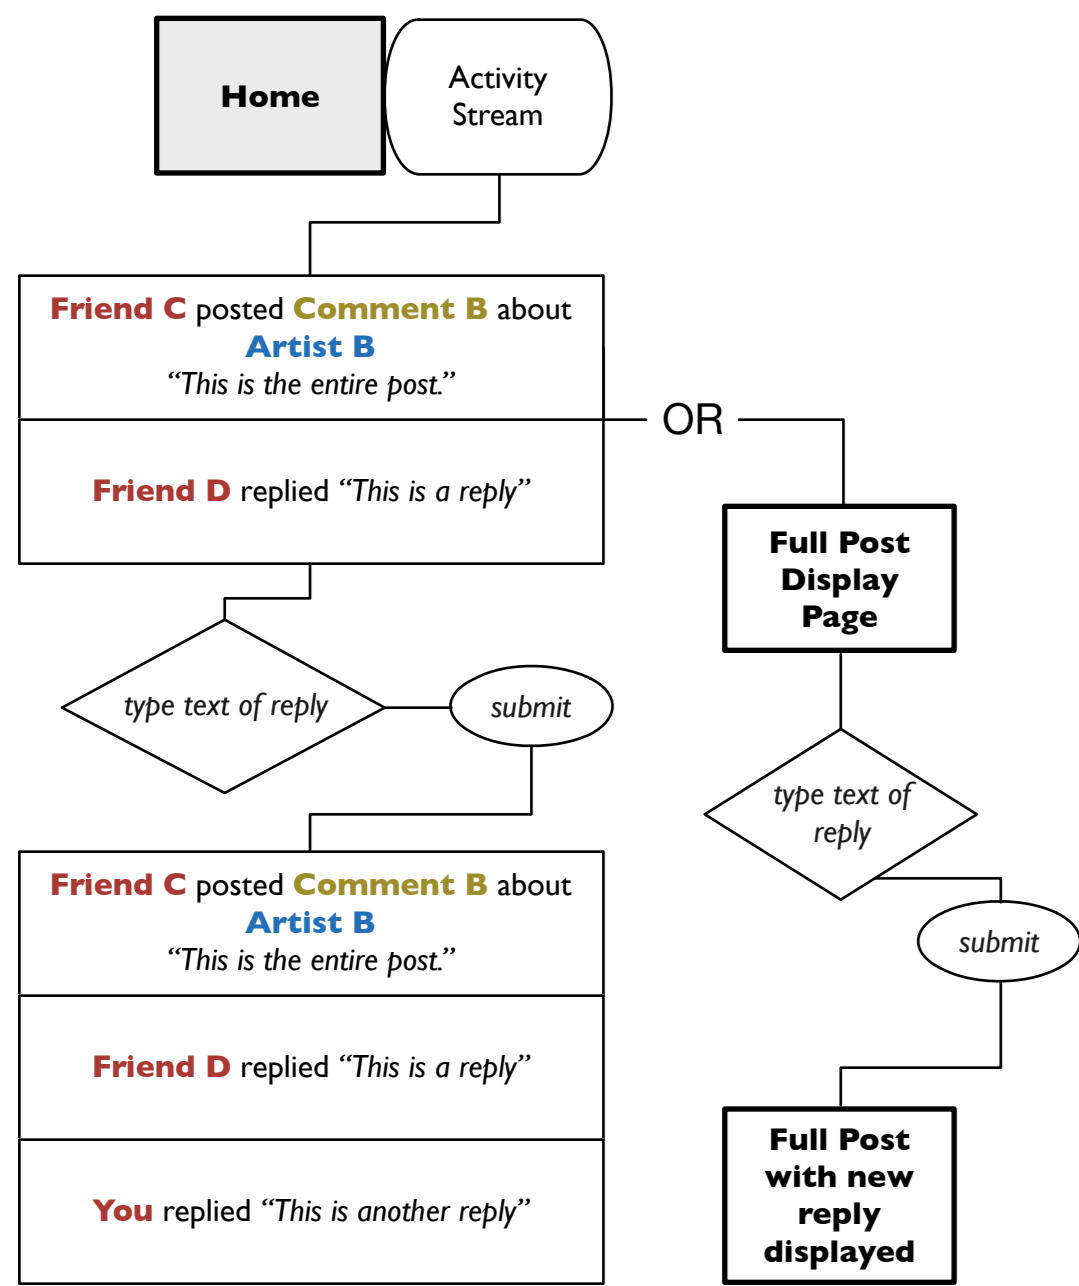

For more information, see page 2

GIVENS:
 USER IS A FAN OF ARTISTS A - C
 USER IS FOLLOWING FRIENDS
 USER IS NOT FOLLOWING USER E

D

USER AVATAR

Profile Friend D

LINK TO ANOTHER PAGE

upvote

BUTTON (DOES NOT LINK AWAY)

Photo Preview

POP-UP (DOES NOT LINK AWAY)

Friend D checked into Event C on Date

ACTIVITY STREAM ITEM, BOLD TEXT ARE LINKS

LEGEND

Reply to comment from Activity Stream

Become a FAN of an Artist

Save an Event to My Calendar