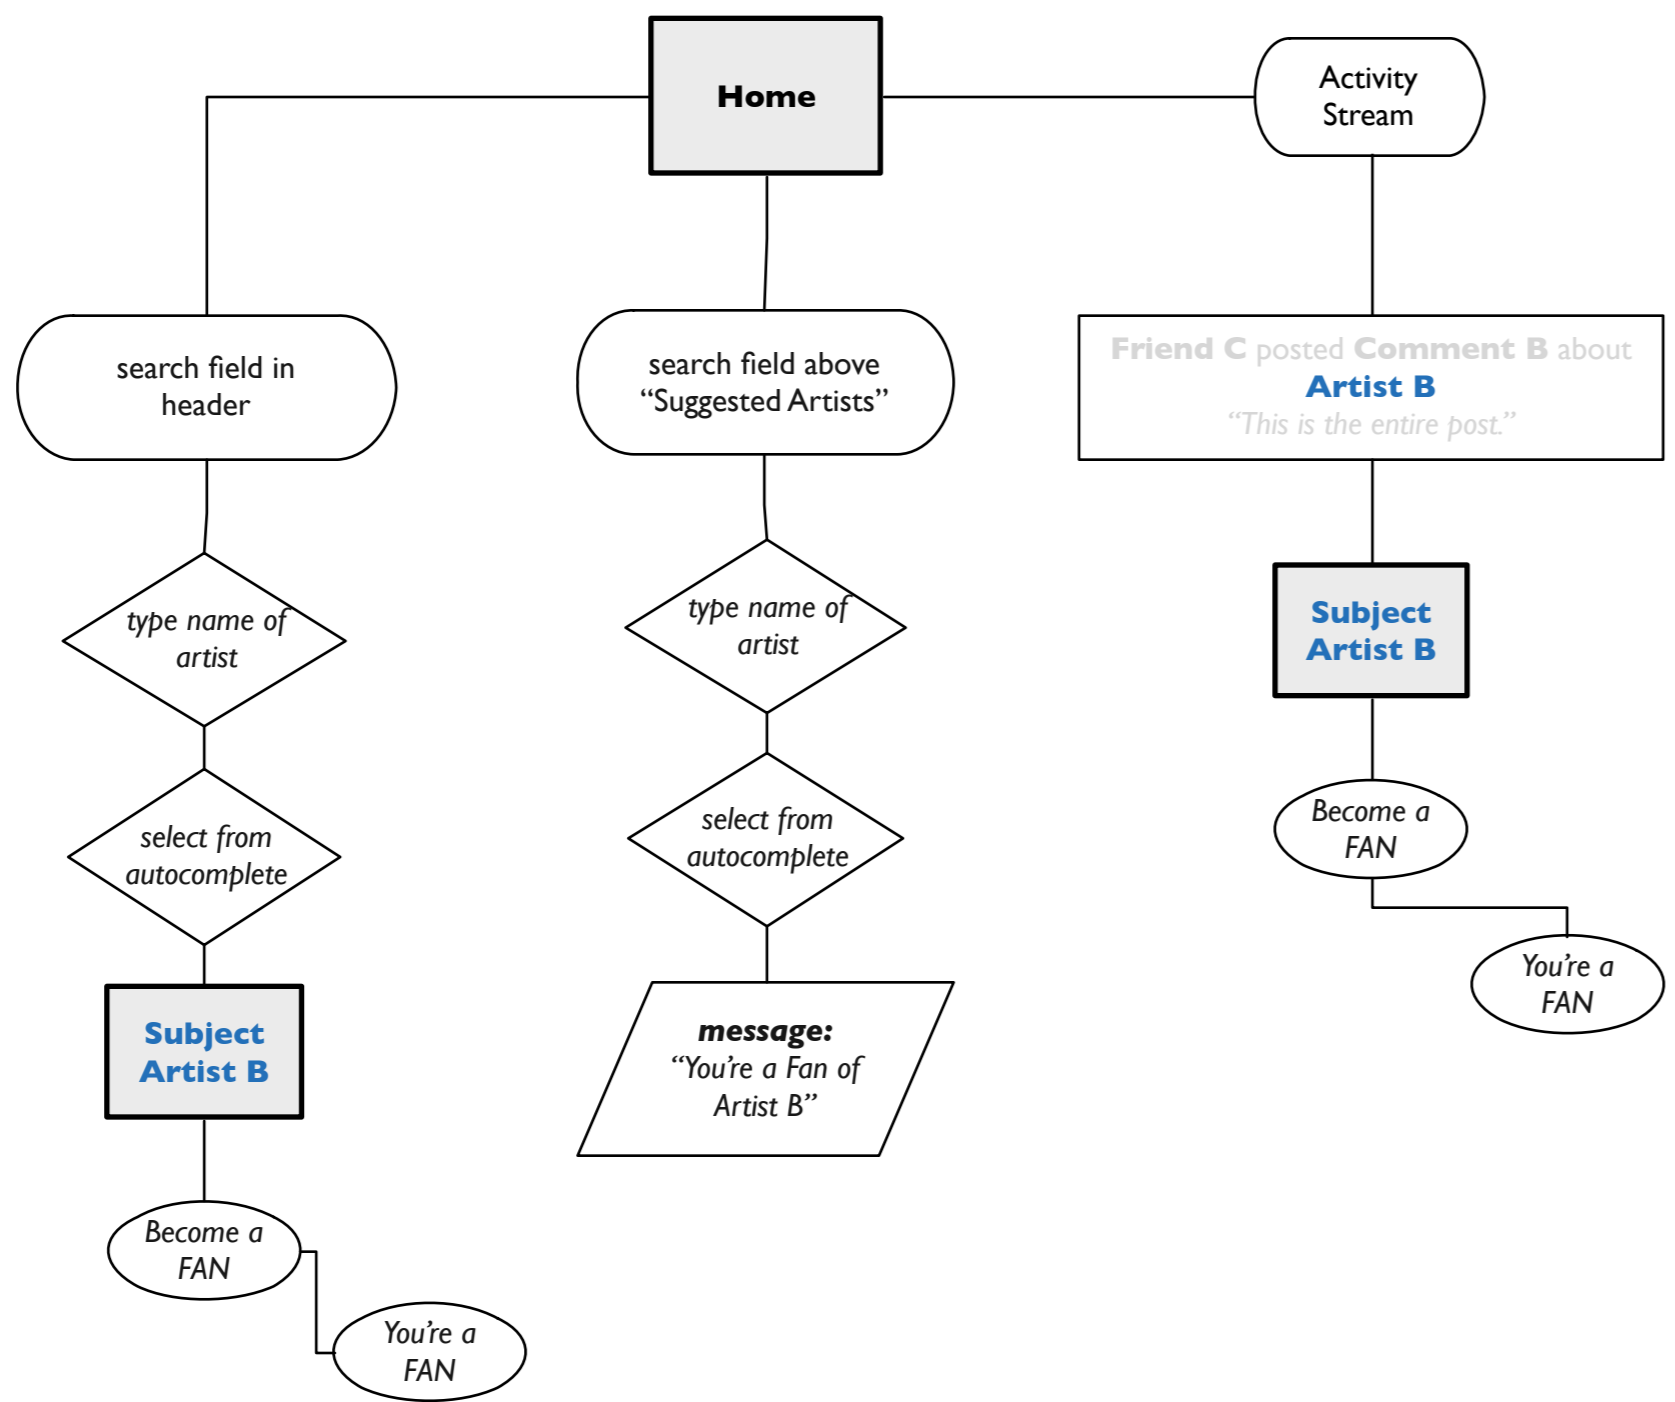

For more information, see page 2

GIVENS:
 USER IS A FAN OF ARTISTS A - C
 USER IS FOLLOWING FRIENDS
 USER IS NOT FOLLOWING USER E

D

USER AVATAR

Profile Friend D

LINK TO ANOTHER PAGE

upvote

BUTTON (DOES NOT LINK AWAY)

Photo Preview

POP-UP (DOES NOT LINK AWAY)

Friend D checked into Event C on Date

ACTIVITY STREAM ITEM, BOLD TEXT ARE LINKS

LEGEND

Reply to comment from Activity Stream

Become a FAN of an Artist

Save an Event to My Calendar

Register Attendance at Past Event