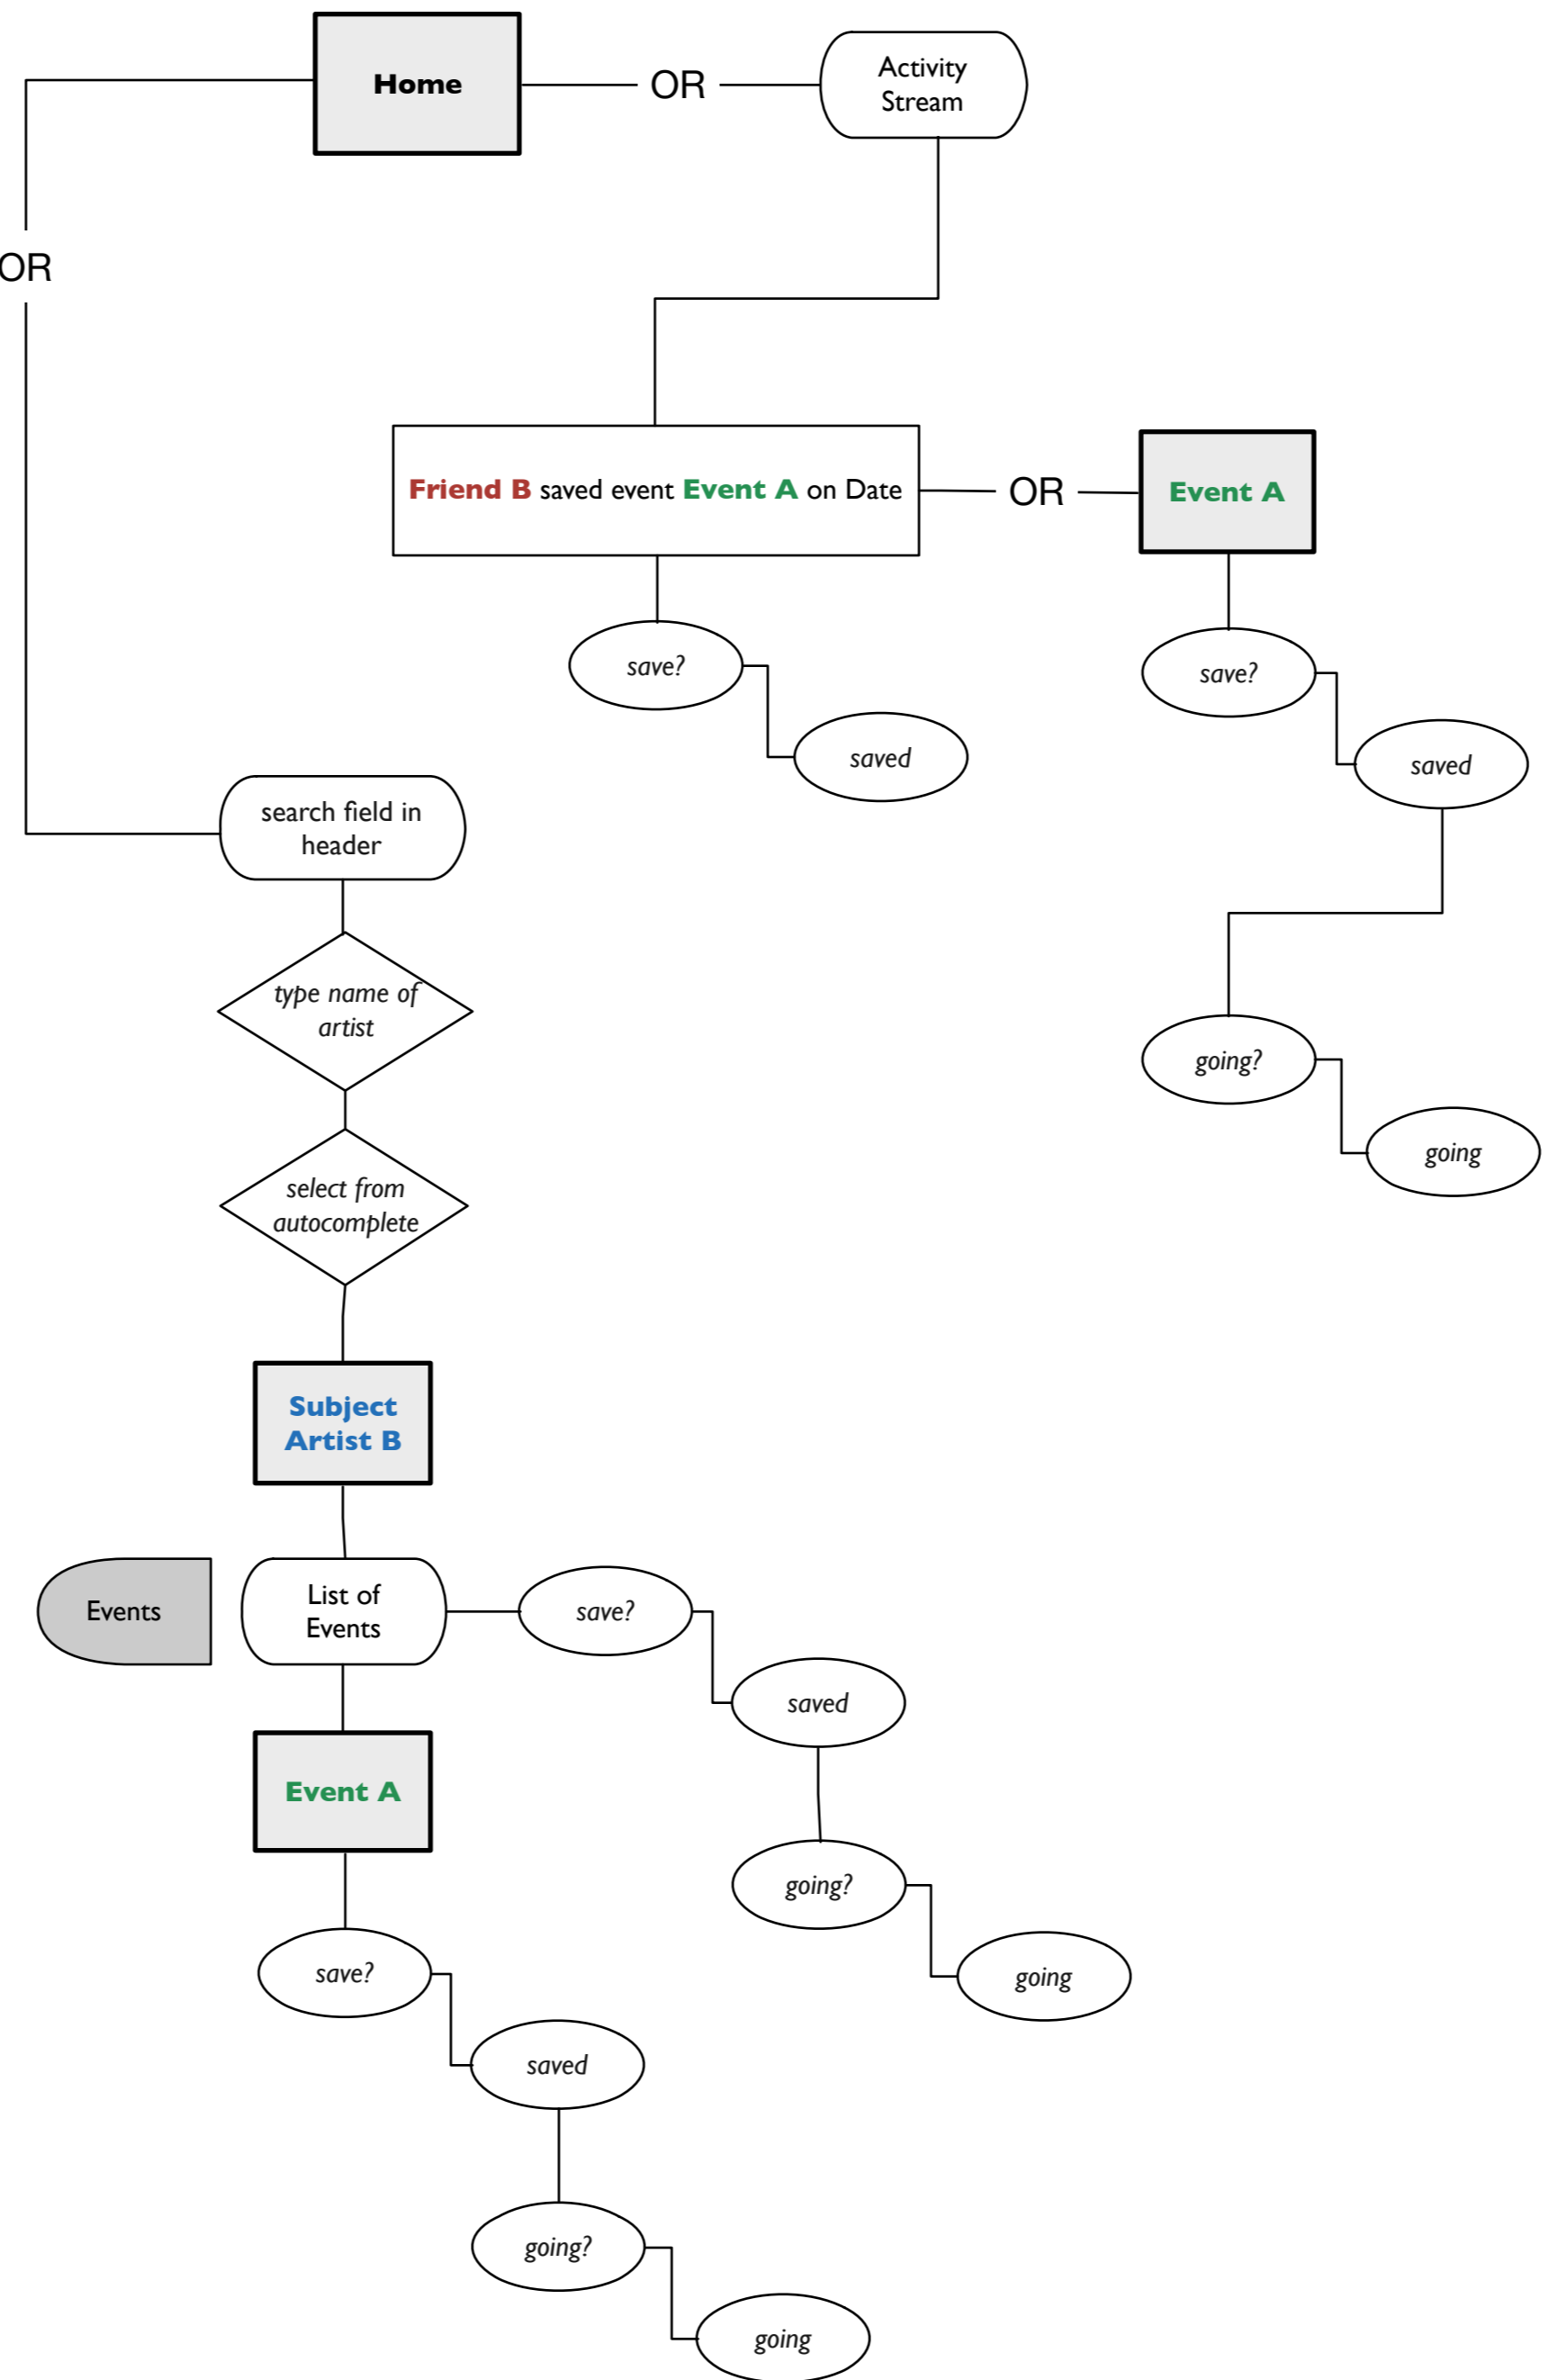

For more information, see page 2

GIVENS:
 USER IS A FAN OF ARTISTS A - C
 USER IS FOLLOWING FRIENDS
 USER IS NOT FOLLOWING USER E

D

USER AVATAR

Profile Friend D

LINK TO ANOTHER PAGE

upvote

BUTTON (DOES NOT LINK AWAY)

Photo Preview

POP-UP (DOES NOT LINK AWAY)

Friend D checked into Event C on Date

ACTIVITY STREAM ITEM, BOLD TEXT ARE LINKS

LEGEND

Reply to comment from Activity Stream

Become a FAN of an Artist

Save an Event to My Calendar

Register Attendance at Past Event